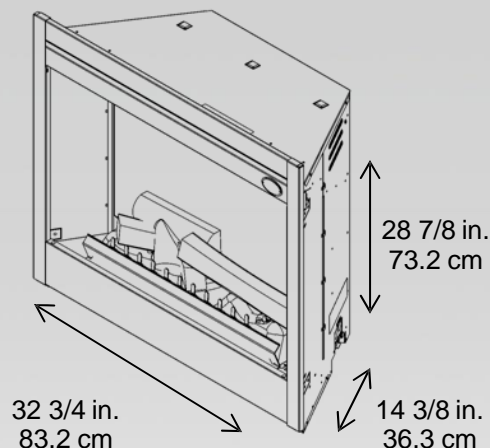

配件

- TS521W - 牆上溫控器
- BFPLUGE - 120 伏特插頭配件
- BFRC-KIT - 遙控器配件
- WRCPF-KIT - 遠端遙控牆壁開關

Model #	Description	lbs/kg	UPC	Wty. †	Carton Dimensions (W x H x D)		Cube	
					Inches	cm	ft³	m³
BF33DXP	33" built-in electric firebox	80 / 36.4	781052 045781	2 yr.	34.7 x 31.1 x 16.5	88 x 79 x 42	10.3	0.29
BFGLOSS33BLK	Single pane, tamperproof glass door	18.1 / 8.2	781052 044623	1 yr.	32.3 x 21 x 3.3	82 x 53.3 x 8.4	1.3	0.04
BFSDOOR33BLK	Glass swing doors with black accents	17 / 7.7	781052 044593	1 yr.	16 x 3.3 x 20.3	40.6 x 8.3 x 51.6	0.6	0.02
BFDOOR33BLKSM	Single pane, bi-fold look glass door kit	13 / 5.9	781052 041233	1 yr.	24.8 x 3.3 x 28	62.9 x 8.3 x 71.1	1.3	0.04
BF4TRIM33	4 pc. Black decorative raised profile trim	5 / 2.3	781052 052932	1 yr.	37 x 4.3 x 2.5	94 x 10.8 x 6.4	0.2	0.01
BF4TRIM33SS	4 pc. Stainless steel decorative raised profile trim	5 / 2.3	781052 052949	1 yr.	37 x 4.3 x 2.5	94 x 10.8 x 6.4	0.2	0.01

Patent protected: for a complete list of applicable patents visit: www.dimplex.com/patents. Specifications, finishes and dimensions are subject to change and should be taken as a guide only.

* Based on average national residential electricity rates. Rates vary. † Limited warranty. © 2011 Dimplex North America Limited.