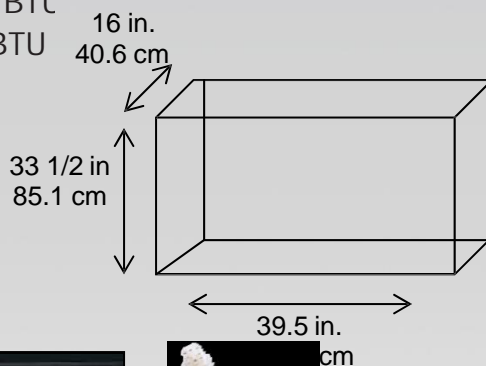

120 240/208

120 / 1,44C / 4,915 BTU
208 / 2,10C / 7,170 BTU
240 / 2,70C / 9,220 BTU

TS521W
BFPLUGE 120
BFRC-KIT
WRCPF-KIT