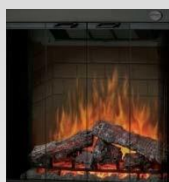

### 配件

- TS521W - 牆上溫控器
- BFPLUGE - 120 伏特插頭配件
- BFRC-KIT - 遙控器配件
- WRCPF-KIT - 遠端遙控牆壁開關

BF4TRIM33SS

BF4TRIM33

BFSDOOR33BLK

BFSDOOR33BLKSM

BFRC-KIT

Model #	Description	lbs/kg	UPC	Wty. †	Carton Dimensions (W x H x D)		Cube	
					Inches	cm	ft <sup>3</sup>	m <sup>3</sup>
BF33DXP	33" built-in electric firebox	80 / 36.4	781052 045781	2 yr.	34.7 x 31.1 x 16.5	88 x 79 x 42	10.3	0.29
BFGLOSS33BLK	Single pane, tamperproof glass door	18.1 / 8.2	781052 044623	1 yr.	32.3 x 21 x 3.3	82 x 53.3 x 8.4	1.3	0.04
BFSDOOR33BLK	Glass swing doors with black accents	17 / 7.7	781052 044593	1 yr.	16 x 3.3 x 20.3	40.6 x 8.3 x 51.6	0.6	0.02
BFDOOR33BLKSM	Single pane, bi-fold look glass door kit	13 / 5.9	781052 041233	1 yr.	24.8 x 3.3 x 28	62.9 x 8.3 x 71.1	1.3	0.04
BF4TRIM33	4 pc. Black decorative raised profile trim	5 / 2.3	781052 052932	1 yr.	37 x 4.3 x 2.5	94 x 10.8 x 6.4	0.2	0.01
BF4TRIM33SS	4 pc. Stainless steel decorative raised profile trim	5 / 2.3	781052 052949	1 yr.	37 x 4.3 x 2.5	94 x 10.8 x 6.4	0.2	0.01