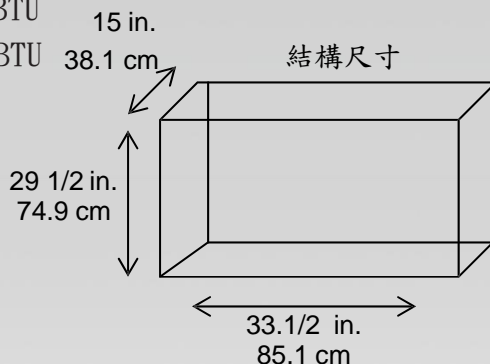

配件

- TS521W - 牆上溫控器
- BFPLUGE - 120 伏特插頭配件
- BFRC-KIT - 遙控器配件
- WRCPF-KIT - 遠端遙控牆壁開關

Model #	Description	lbs/kg	UPC	Wty. †	Carton Dimensions (W x H x D)		Cube	
					Inches	cm	ft³	m³
BF33DXP	33" built-in electric firebox	80 / 36.4	781052 045781	2 yr.	34.7 x 31.1 x 16.5	88 x 79 x 42	10.3	0.29
BFGLOSS33BLK	Single pane, tamperproof glass door	18.1 / 8.2	781052 044623	1 yr.	32.3 x 21 x 3.3	82 x 53.3 x 8.4	1.3	0.04
BFSDOOR33BLK	Glass swing doors with black accents	17 / 7.7	781052 044593	1 yr.	16 x 3.3 x 20.3	40.6 x 8.3 x 51.6	0.6	0.02
BFDOOR33BLKSM	Single pane, bi-fold look glass door kit	13 / 5.9	781052 041233	1 yr.	24.8 x 3.3 x 28	62.9 x 8.3 x 71.1	1.3	0.04
BF4TRIM33	4 pc. Black decorative raised profile trim	5 / 2.3	781052 052932	1 yr.	37 x 4.3 x 2.5	94 x 10.8 x 6.4	0.2	0.01
BF4TRIM33SS	4 pc. Stainless steel decorative raised profile trim	5 / 2.3	781052 052949	1 yr.	37 x 4.3 x 2.5	94 x 10.8 x 6.4	0.2	0.01

Patent protected: for a complete list of applicable patents visit: www.dimplex.com/patents. Specifications, finishes and dimensions are subject to change and should be taken as a guide only.

* Based on average national residential electricity rates. Rates vary. † Limited warranty. © 2011 Dimplex North America Limited.