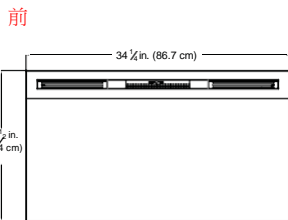

Dimplex®

Better solutions through innovation

Wickson 牆掛式壁爐

面向

安裝-3 種類型

牆面懸掛

Must mount to a minimum of two (2) wall studs

部分接合

2 X 4 Framing
Framing dimensions:
30 1/2" (77.5 cm) W x
16 1/2" (41.9 cm) H

完全接合

2 X 8 Framing
Framing dimensions:
33" (83.8 cm) W x
18 1/2" (47 cm) H

流線尺寸使電壁爐完美融合於空間。氣氛、溫度、舒適，一並由電壁爐為顧客、設計師打造無可挑剔的空間。LED 火焰躍然於底座琉璃之間，營造絕美視覺效果。

120 Volts / 1,220 Watts / 4,163 BTU

Model #	Description	Lbs / Kg	UPC	Wty.[†]	Carton Dimensions (WxHxD)		Cube	
					Inches	cm	ft³	m³
Package consists of one carton:								
BLF34	Wall-mount fireplace	140 / 63.6	781052 083691	2 yr.	80 X 23 X 12	203.2 X 58.4 X 30.5	12.8	0.4

規格、烤漆、長寬高皆可選擇，而瓦數則另有限制。©2013 Dimplex North America Limited.

BLF34

特色

火焰

藝術、科技與工藝集一身的 Dimplex LED 專利火焰技術，重現如真實火焰的效果。

多媒體床

遍佈的琉璃底座隨火光閃爍著引人入勝的銀白光。

加倍熱度

包含強大的風力加熱設計，能在最短時間內達到您所設想溫度。降低中央爐的溫度

以減少您加熱溫度時的能量耗損。

遙控

方便簡單操縱開關在您的指尖。

全年舒適

火焰效果無論是加熱或非加熱情況，皆擁有火焰效果帶來的全年舒適及享受。

安全

非加熱或排氣情況，前方玻璃面板仍保持安全溫度能以手觸。

經濟

運作經濟，一時運作只需花費您幾毛錢。

環保

無有害顆粒、無有害排放物、百分百效能是環保的選擇。

立即效果

以標準家用插座供電。

無縫銜接

無縫銜接打造完美外觀。

快速安裝

按造步驟便能迅速組裝，讓您享有更多時間享受壁爐為您帶來的舒適體驗。