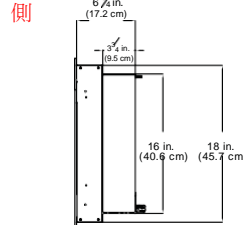

Dimplex®

Better solutions through innovation

Wickson 牆掛式壁爐

面向

安裝-3 種類型

牆面懸掛

Must mount to a minimum of two (2) wall studs

部分接合

2 X 4 Framing
Framing dimensions:
30 1/2" (77.5 cm) W x
16 1/2" (41.9 cm) H

完全接合

2 X 8 Framing
Framing dimensions:
33" (83.8 cm) W x
18 1/2" (47 cm) H

流線尺寸使電壁爐完美融合於空間。氣氛、溫度、舒適，一並由電壁爐為顧客、設計師打造無可挑剔的空間。LED 火焰躍然於底座琉璃之間，營造絕美視覺效果。

120 Volts / 1,220 Watts / 4,163 BTU

Model #	Description	Lbs / Kg	UPC	Wty.[†]	Carton Dimensions (WxHxD)		Cube	
					Inches	cm	ft³	m³
Package consists of one carton:								
BLF34	Wall-mount fireplace	140 / 63.6	781052 083691	2 yr.	80 X 23 X 12	203.2 X 58.4 X 30.5	12.8	0.4

規格、烤漆、長寬高皆可選擇，而瓦數則另有限制。©2013 Dimplex North America Limited.

BLF34

特色

火焰

藝術、科技與工藝集一身的 Dimplex LED 專利火焰技術，重現如真實火焰的效果。

多媒體床

遍佈的琉璃底座隨火光閃爍著引人入勝的銀白光。

加倍熱度

包含強大的風力加熱設計，能在最短時間內達到您所設想溫度。降低中央爐的溫度

以減少您加熱溫度時的能量耗損。

遙控

方便簡單操縱開關在您的指尖。

全年舒適

火焰效果無論是加熱或非加熱情況，皆擁有火焰效果帶來的全年舒適及享受。

安全

非加熱或排氣情況，前方玻璃面板仍保持安全溫度能以手觸。

經濟

運作經濟，一時運作只需花費您幾毛錢。

環保

無有害顆粒、無有害排放物、百分百效能是環保的選擇。

立即效果

以標準家用插座供電。

無縫銜接

無縫銜接打造完美外觀。

快速安裝

按造步驟便能迅速組裝，讓您享有更多時間享受壁爐為您帶來的舒適體驗。