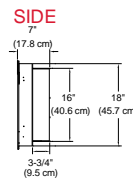

Installation - 3 Mounting Options

ON WALL

Must mount to a minimum of three (3) wall studs

PARTIAL RECESSED

2 X 4 Framing
Framing dimensions:
46-1/2" (118.1 cm) W x
16-1/2" (42 cm) H

FULLY RECESSED

2 X 8 Framing
Framing dimensions:
49" (124.5 cm) W x
18-1/2" (47 cm) H

120 Volts | 1,230 Watts | 4,198 BTU

Model #	Description	Lbs /Kg	UPC	Wty. ¹	Carton Dimensions (WxHxD)		Cube	
					Inches	cm	ft ³	m ³
BLF5051	Wall-mount fireplace	75 / 34	781052 098787	2 yr.	55 x 23-1/4 x 13	139.7 x 59 x 33	9.6	0.27
DT1267BLK	Cohesion Trim - Black	51 / 23.1	781052 080355	1 yr.	64-7/8 x 26-1/4 x 8-3/4	164.8 x 66.8 x 22.1	8.6	0.24
DT1103BW	Cohesion Trim - Burnished Walnut	51 / 23.1	781052 070929	1 yr.	64-7/8 x 26-1/4 x 8-3/4	164.8 x 66.8 x 22.1	8.6	0.24
LF50DWS-KIT	50" Driftwood Accessory Kit		781052 102842					