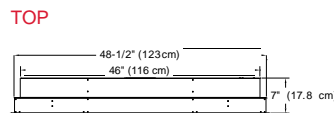

Installation - 3 Mounting Options

ON WALL

Must mount to a minimum of three (3) wall studs

PARTIAL RECESSED

2 X 4 Framing
Framing dimensions:
46-1/2" (118.1 cm) W x
16-1/2" (42 cm) H

FULLY RECESSED

2 X 8 Framing
Framing dimensions:
49" (124.5 cm) W x
18-1/2" (47 cm) H

120 Volts | 1,230 Watts | 4,198 BTU

Model #	Description	Lbs /Kg	UPC	Wty. ¹	Carton Dimensions (WxHxD)		Cube	
					Inches	cm	ft ³	m ³
BLF5051	Wall-mount fireplace	75 / 34	781052 098787	2 yr.	55 x 23-1/4 x 13	139.7 x 59 x 33	9.6	0.27
DT1267BLK	Cohesion Trim - Black	51 / 23.1	781052 080355	1 yr.	64-7/8 x 26-1/4 x 8-3/4	164.8 x 66.8 x 22.1	8.6	0.24
DT1103BW	Cohesion Trim - Burnished Walnut	51 / 23.1	781052 070929	1 yr.	64-7/8 x 26-1/4 x 8-3/4	164.8 x 66.8 x 22.1	8.6	0.24
LF50DWS-KIT	50" Driftwood Accessory Kit		781052 102842					