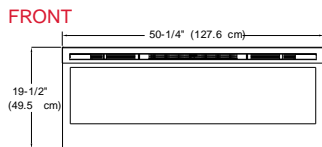

Installation - 3 Mounting Options

ON WALL

Must mount to a minimum of three (3) wall studs

PARTIAL RECESSED

2 X 4 Framing
Framing dimensions:
46-1/2" (118.1 cm) W x
16-1/2" (42 cm) H

FULLY RECESSED

2 X 8 Framing
Framing dimensions:
49" (124.5 cm) W x
18-1/2" (47 cm) H

120 Volts | 1,230 Watts | 4,198 BTU

Model #	Description	Lbs /Kg	UPC	Wty. ¹	Carton Dimensions (WxHxD)		Cube	
					Inches	cm	ft ³	m ³
BLF5051	Wall-mount fireplace	75 / 34	781052 098787	2 yr.	55 x 23-1/4 x 13	139.7 x 59 x 33	9.6	0.27
DT1267BLK	Cohesion Trim - Black	51 / 23.1	781052 080355	1 yr.	64-7/8 x 26-1/4 x 8-3/4	164.8 x 66.8 x 22.1	8.6	0.24
DT1103BW	Cohesion Trim - Burnished Walnut	51 / 23.1	781052 070929	1 yr.	64-7/8 x 26-1/4 x 8-3/4	164.8 x 66.8 x 22.1	8.6	0.24
LF50DWS-KIT	50" Driftwood Accessory Kit		781052 102842					