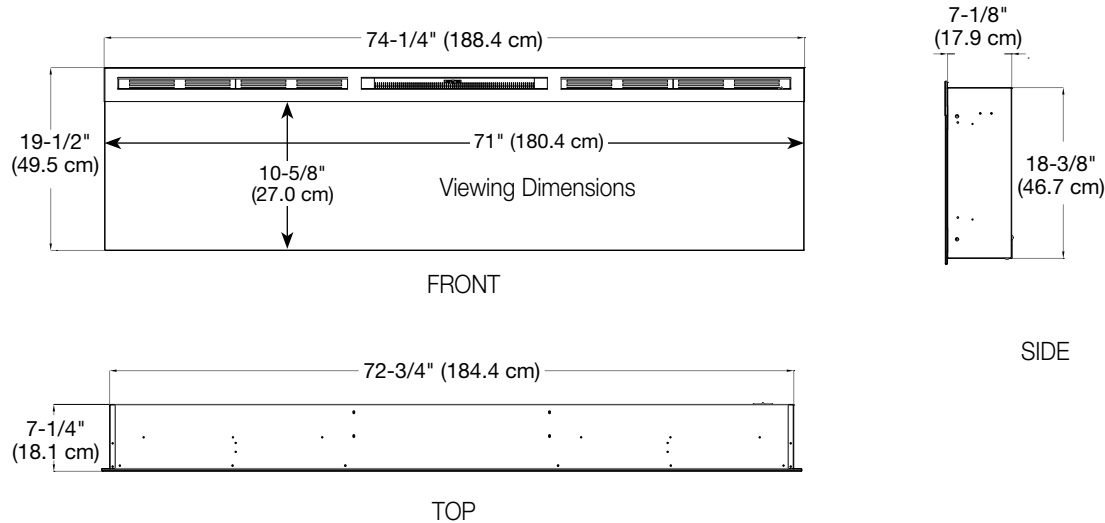

Multi-function Remote

120 Volts | 1,230 Watts | 4,197 BTU
240 Volts | 2,430 Watts | 8,290 BTU

Model #	Description	Lbs / Kg	UPC	Wty. ¹	Carton Dimensions (WxHxD)		Cube	
					Inches	cm	ft ³	m ³
BLF7451	Wall-mount fireplace	136 / 61.7	781052 098794	2 yr.	77-1/2 x 22-1/2 x 14-7/8	196.9 x 57.2 x 37.5	14.9	0.4
LF74DWS-KIT	74" Driftwood and River Rock Accessory Kit	9.8 / 4.44	781052 102859		34-1/4 x 7-1/8 x 8-1/8	87.2 x 18.03 x 20.6		
BLF7451-PLUG-KIT	Plug Kit	1.2 / .54	781052 112469		5 -7/8 x 3 x 11-1/8	17.8 x 7.6 x 10.2		

Prism Series 74" Linear Electric Fireplace

BLF7451

Product Dimensions:

Installation Options and Framing Dimensions

2 Mounting Options