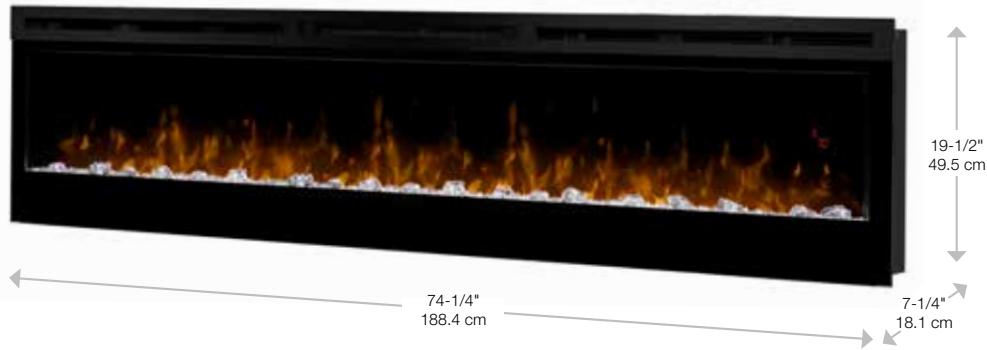

Prism Series

74" Linear Electric Fireplace

BLF7451

The best-selling linear fireplace is now even better.

The best-selling electric linear fireplace just got better with the all new Prism Series. Sparkling with intensity in a full spectrum of colors, the Prism effect illuminates the diamond-like acrylic ice ember bed in a show-stopping effect. Plugged in or hard-wired, hung on the wall or built-in; the Prism Series is beautifully versatile.

PRISM
series

Prism Series

74" Linear Electric Fireplace

BLF7451

Color Themes

Accessories

Driftwood and River Rock Accessory Package
- 74" LF74DWS-KIT

Plug Kit
- BLF7451-PLUG-KIT

Features

- The Original Dimplex Flame Effect™**
A blend of technology, artistry and craftsmanship that sets the standard for realism.
- Acrylic Ice Media Bed**
Light plays through different size pieces and sparkle in a spectrum of colors.
- Media Accent Colors**
Choose from a variety of brilliant color themes or cycle through a range of colors using the custom mode, freezing on the hue of your choice.
- Wired, Seamless Design**
Designed for built-in installations wired directly to a dedicated circuit for a clean, custom appearance. (Optional Plug Kit available)
- Hanging Glass Design**
Detachable glass trim easily finishes rough openings and provides access to media.
- Flexible Installation**
Choose fully-recessed or surface mounted (plug-in) installation.
- Remote Thermostat Control**
Temperature control at your fingertips for convenient comfort.
- Multi-function Remote**
Control the flame, heat and thermostat from the comfort of your chair.
- LED Lighting**
Flame and lights use brilliant, low-energy LED's that require zero maintenance.
- All-season Flames**
Enjoy the unique charm of a fireplace 365 days a year using the flames without the heat.
- Cool-touch Glass**
Glass remains cool making it safe for any location and any user.
- Low Carbon Footprint**
The most sustainable fireplace option; no emissions and 100% efficient.