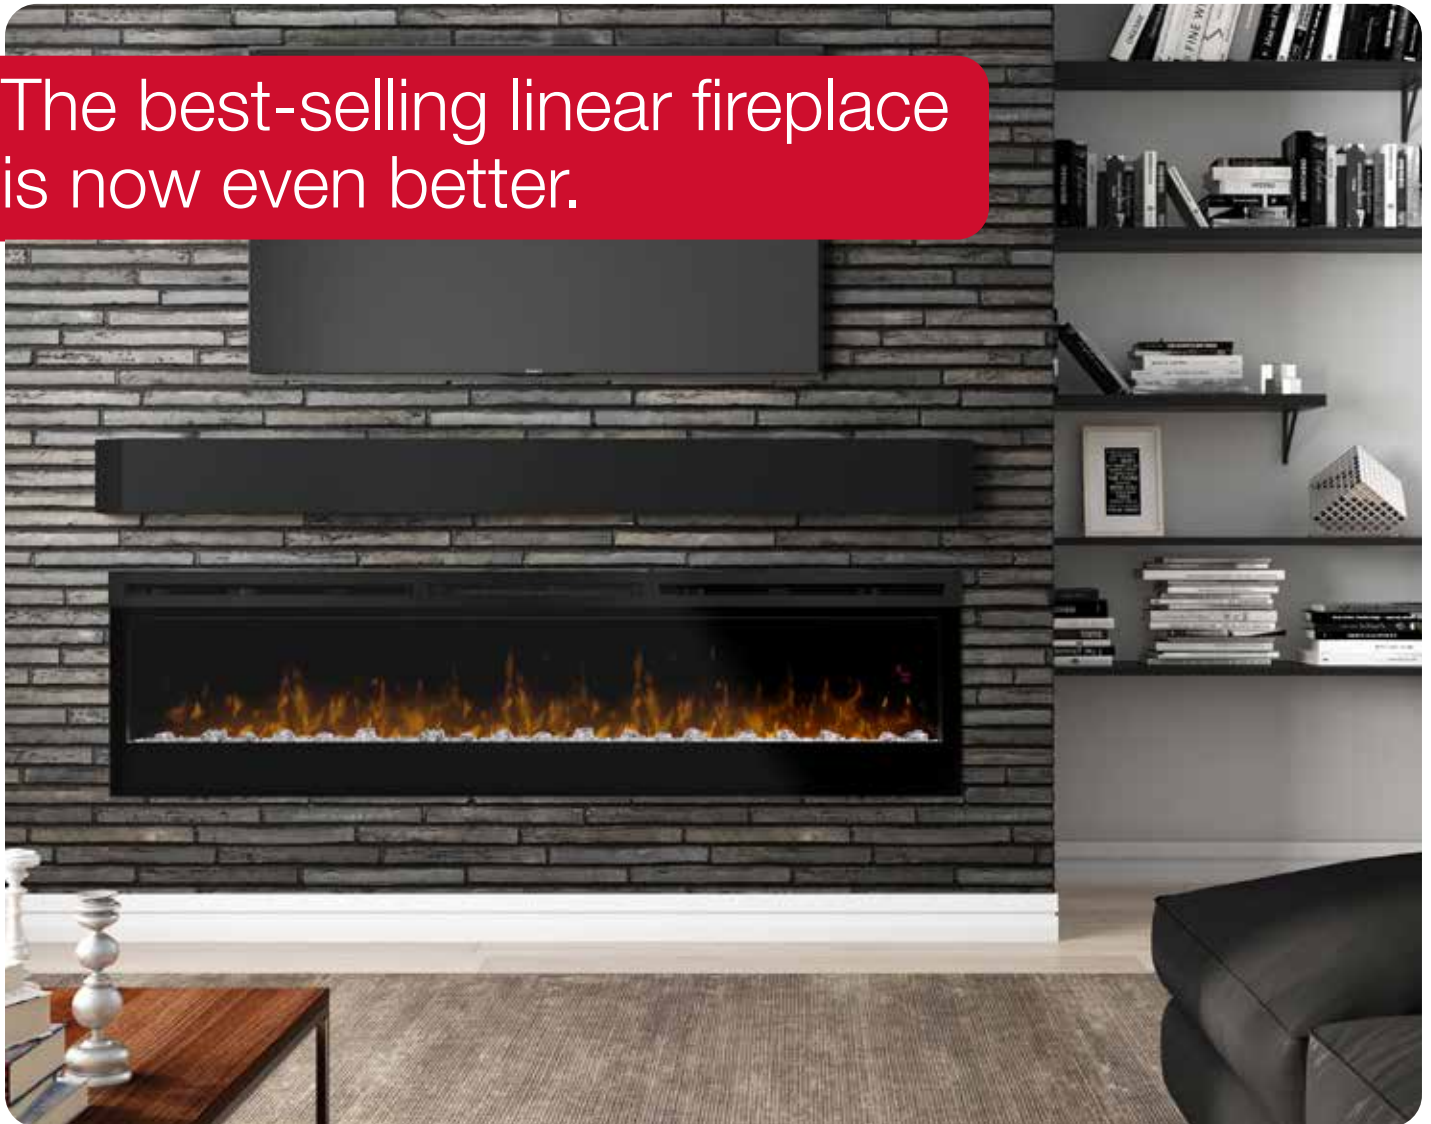

Prism Series

74" Linear Electric Fireplace

BLF7451

The best-selling linear fireplace is now even better.

The best-selling electric linear fireplace just got better with the all new Prism Series. Sparkling with intensity in a full spectrum of colors, the Prism effect illuminates the diamond-like acrylic ice ember bed in a show-stopping effect. Plugged in or hard-wired, hung on the wall or built-in; the Prism Series is beautifully versatile.

PRISM
series

Prism Series

74" Linear Electric Fireplace

BLF7451

Color Themes

Accessories

Driftwood and River Rock Accessory Package
- 74" LF74DWS-KIT

Plug Kit
- BLF7451-PLUG-KIT

Features

- The Original Dimplex Flame Effect™**
A blend of technology, artistry and craftsmanship that sets the standard for realism.
- Acrylic Ice Media Bed**
Light plays through different size pieces and sparkle in a spectrum of colors.
- Media Accent Colors**
Choose from a variety of brilliant color themes or cycle through a range of colors using the custom mode, freezing on the hue of your choice.
- Wired, Seamless Design**
Designed for built-in installations wired directly to a dedicated circuit for a clean, custom appearance. (Optional Plug Kit available)
- Hanging Glass Design**
Detachable glass trim easily finishes rough openings and provides access to media.
- Flexible Installation**
Choose fully-recessed or surface mounted (plug-in) installation.
- Remote Thermostat Control**
Temperature control at your fingertips for convenient comfort.
- Multi-function Remote**
Control the flame, heat and thermostat from the comfort of your chair.
- LED Lighting**
Flame and lights use brilliant, low-energy LED's that require zero maintenance.
- All-season Flames**
Enjoy the unique charm of a fireplace 365 days a year using the flames without the heat.
- Cool-touch Glass**
Glass remains cool making it safe for any location and any user.
- Low Carbon Footprint**
The most sustainable fireplace option; no emissions and 100% efficient.