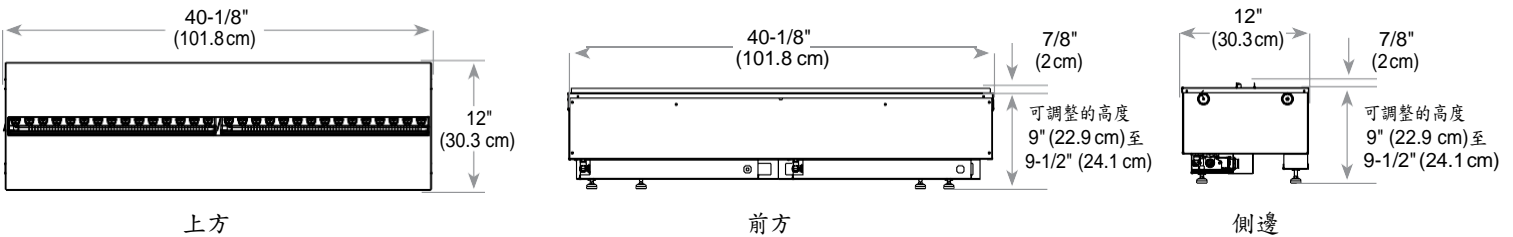

Opti-myst® Pro 1000 Built-in Electric Cassette

CDFI1000-PRO

產品尺寸:

展示基座