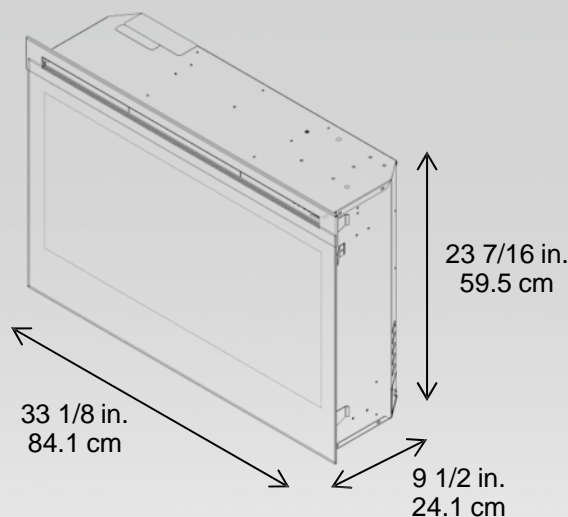

## 33" Self-trimming Electric Firebox

DFG3033

### 配件

- WRCPF-KIT - 遠端遙控牆壁開關

含有多功能遙控器

Model #	Description	lbs/kg	UPC	Wty. †	Carton Dimensions (W x H x D)		Cube	
					Inches	cm	ft <sup>3</sup>	m <sup>3</sup>
DFG3033	33" self-trimming widescreen electric firebox with glass ember bed.	60.4 / 27.5	781052 061316	5 yr.	37.3 x 27.6 x 13	94.6 x 70.1 x 33	7.7	0.22