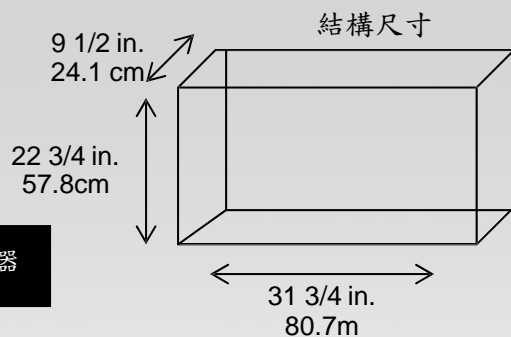

## 33" Self-trimming Electric Firebox

DFG3033

### 配件

- WRCPF-KIT - 遠端遙控牆壁開關

含有多功能遙控器

Model #	Description	lbs/kg	UPC	Wty. †	Carton Dimensions (W x H x D)		Cube	
					Inches	cm	ft <sup>3</sup>	m <sup>3</sup>
DFG3033	33" self-trimming widescreen electric firebox with glass ember bed.	60.4 / 27.5	781052 061316	5 yr.	37.3 x 27.6 x 13	94.6 x 70.1 x 33	7.7	0.22