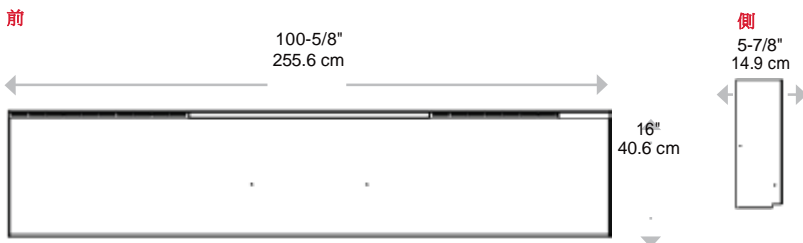

配件

Driftwood and River Rock Accessory Package - 100" LF100DWS-KIT

色彩主題

Red

Blue

結構

120 Volts | 1,500 Watts | 5,118 BTU
240 Volts | 2,500 Watts | 8,530 BTU

Model #	Description	Lbs / Kg	UPC	Wty.†	Carton Dimensions (WxHxD)		Cube	
					Inches	cm	ft³	m³
XLF100	100" Linear Fireplace	170.4 / 77.3	781052 104594	2 yr.	106-3/8 x 21-1/4 x 12	270.2 x 54.0 x 30.5	15.7	0.44
LF100DWS-KIT	100" Driftwood and River Rock Accessory Kit		781052 104617					