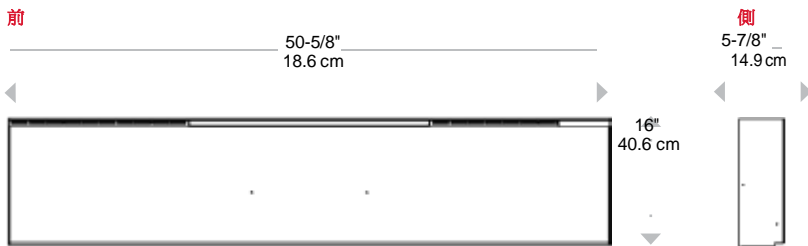

結構

120 Volts | 1,500 Watts | 5,118 BTU

240 Volts | 2,500 Watts | 8,530 BTU

Model #	Description	Lbs / Kg	UPC	Wty. [†]	Carton Dimensions (WxHxD)		Cube	
					Inches	cm	ft ³	m ³
XLF50	50" Linear Fireplace	73.1 / 33.3	781052 098725	2 yr.	56-3/8 x 21-1/4 x 12	143.0 x 54.0 x 30.5	8.3	0.24
LF50DWS-KIT	50" Driftwood and River Rock Accessory Package		781052 102842					