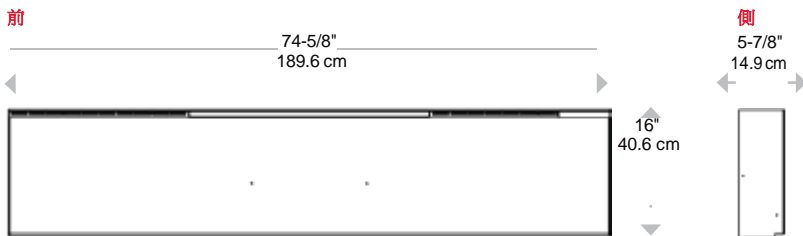

### 結構

120 Volts | 1,500 Watts | 5,118 BTU  
240 Volts | 2,500 Watts | 8,530 BTU

Model #	Description	Lbs / Kg	UPC	Wty. <sup>†</sup>	Carton Dimensions (WxHxD)		Cube	
					Inches	cm	ft <sup>3</sup>	m <sup>3</sup>
XLF74	74" Linear Fireplace	121.9 / 55.3	781052 098756	2 yr.	80-3/8 x 21-1/4 x 12	204.0 x 54.0 x 30.5	11.9	0.34
LF74DWS-KIT	74" Driftwood and River Rock Accessory Kit		781052 102859					