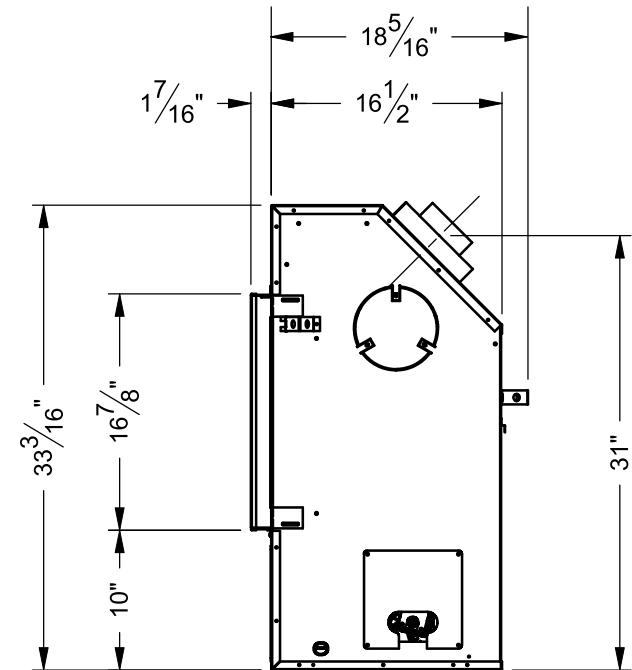

TOP VIEW

FRONT VIEW

SIDE VIEW

Name: Regency Horizon HZ40E	Date: Sept. 28/10	Rev: -
	Drawing No: HZ40E-unitdim	