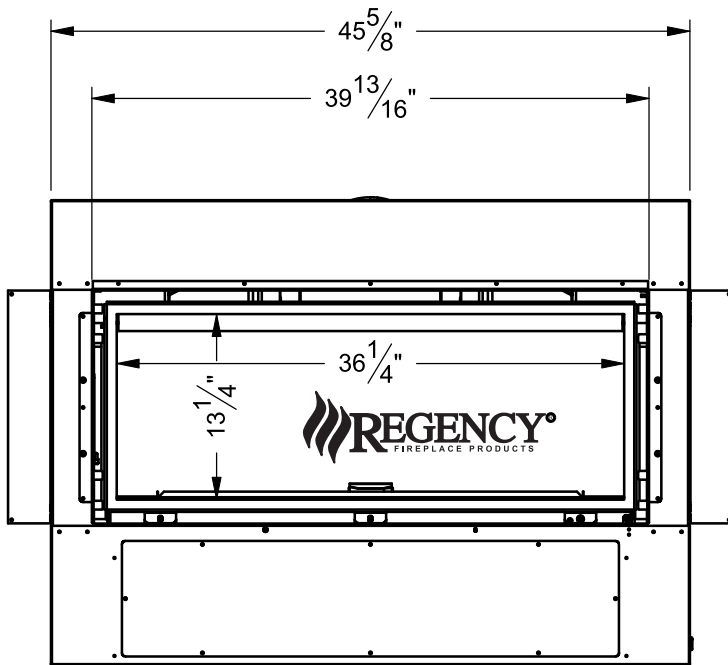

TOP VIEW

FRONT VIEW

SIDE VIEW

Name: Regency Horizon HZ40E	Date: Sept. 28/10	Rev: -
	Drawing No: HZ40E-unitdim	