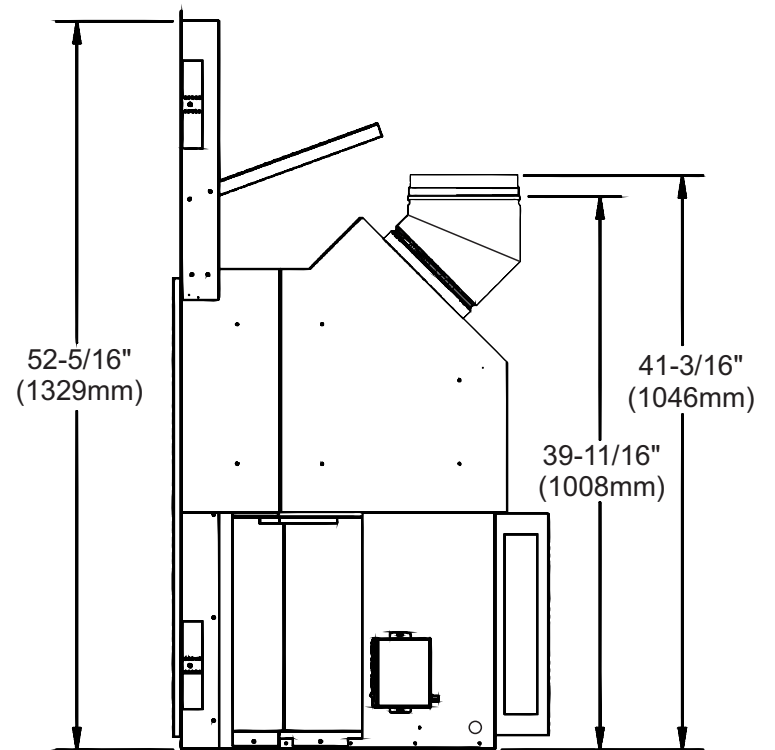

TOP VIEW

FRONT VIEW

SIDE VIEW

Name: Regency HZ965E	Date: April 3, 2012	
	Drawing No: HZ965E Unit dim	Rev: -