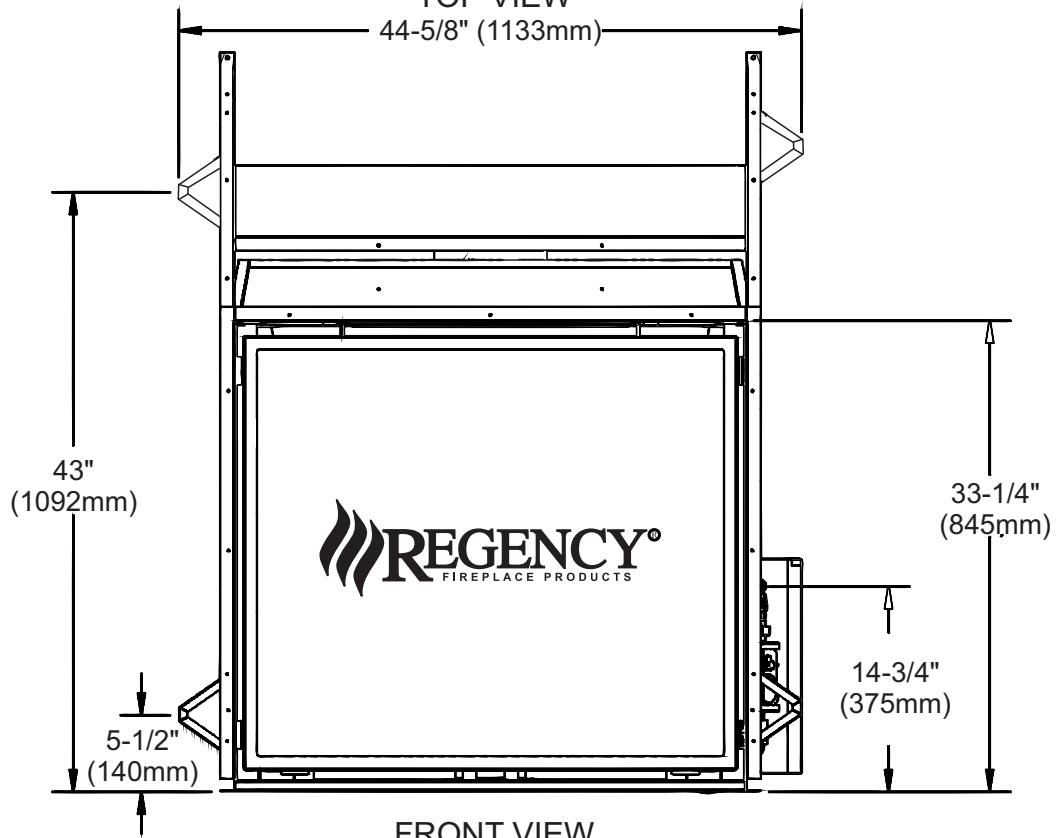

TOP VIEW

FRONT VIEW

SIDE VIEW

Name: Regency HZ965E	Date: April 3, 2012	
	Drawing No: HZ965E Unit dim	Rev: -