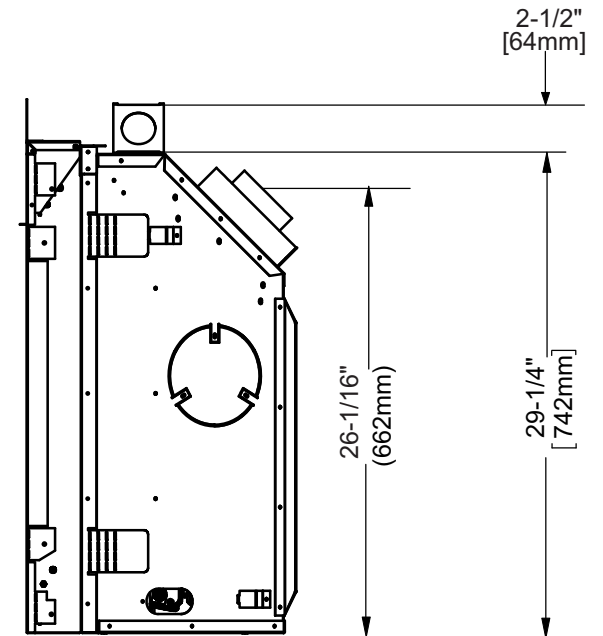

TOP VIEW

FRONT VIEW

SIDE VIEW

Name: Regency P33CE	Date: Apr 04, 2012	
	Drawing No: P33CE Unit dim	Rev: -