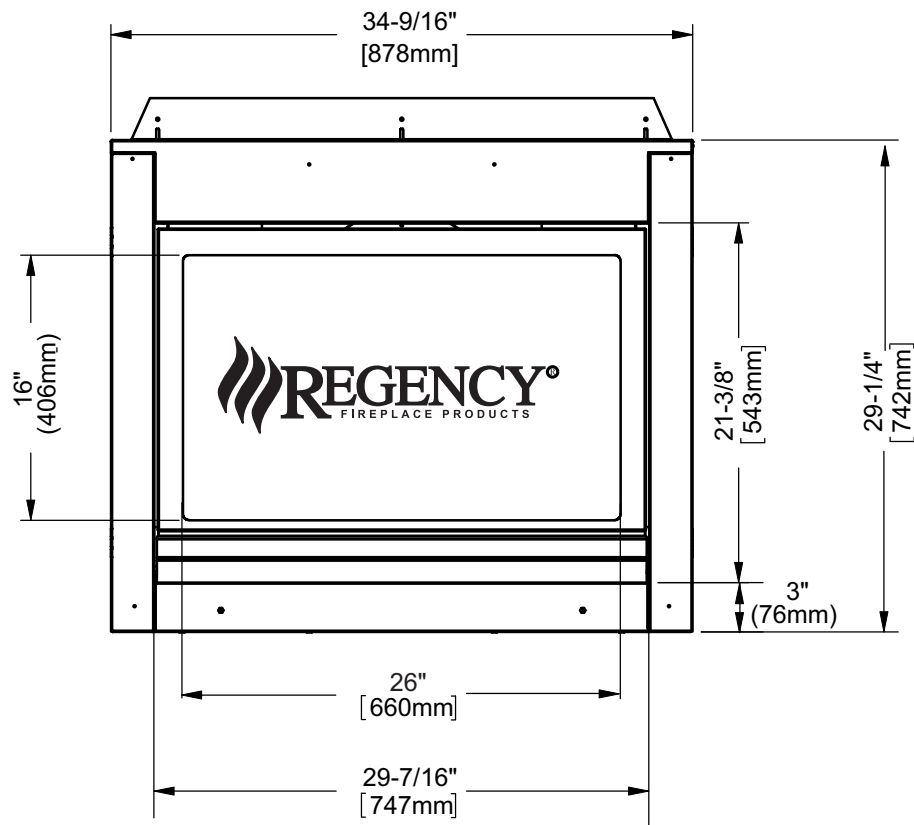

TOP VIEW

FRONT VIEW

SIDE VIEW

Name: Regency P33CE	Date: Apr 04, 2012	
	Drawing No: P33CE Unit dim	Rev: -